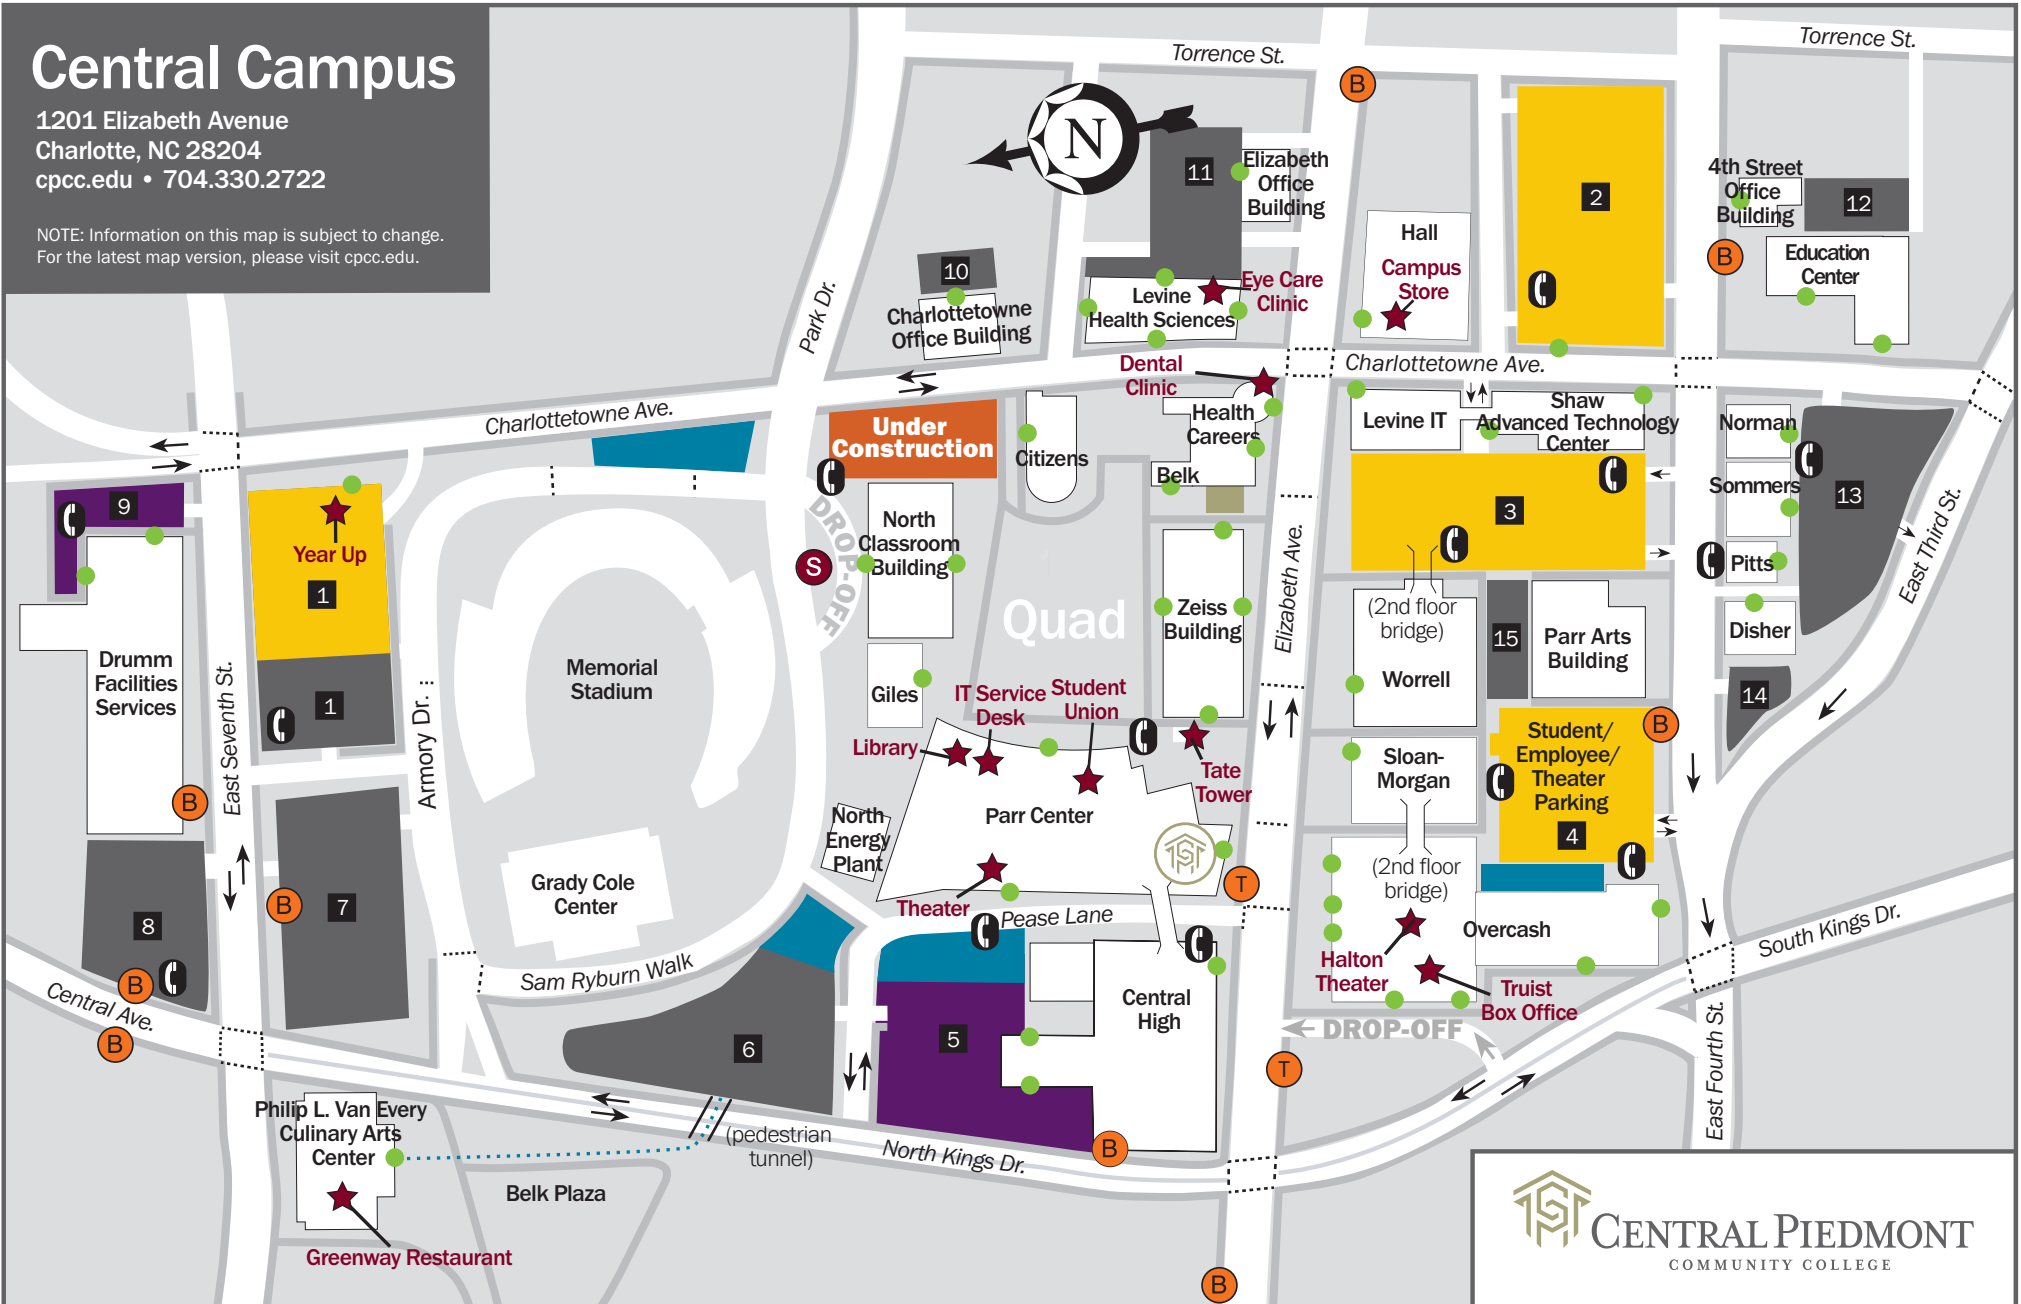

# Central Campus

1201 Elizabeth Avenue  
 Charlotte, NC 28204  
 cpcc.edu • 704.330.2722

NOTE: Information on this map is subject to change.  
 For the latest map version, please visit cpcc.edu.

## LEGEND

- B Bus Stop
- T Streetcar Stop
- S Special Transportation Services Stop
- ☎ Security Emergency Phone
- ☎ Student Welcome Center
- Accessible Building Entrance
- ★ Points of Interest
- Public Assembly
- Parking Deck (1, 2, 3, 4)
- Surface Parking Lot (1, 6, 7, 8, 10, 11, 12, 13, 14, 15)
- Visitor Parking (5, 9)
- Campus Sidewalks
- Additional Accessible Parking  
*All parking areas include accessible parking.*
- ⋯⋯⋯ Pedestrian Path
- - - - - Cross Walk